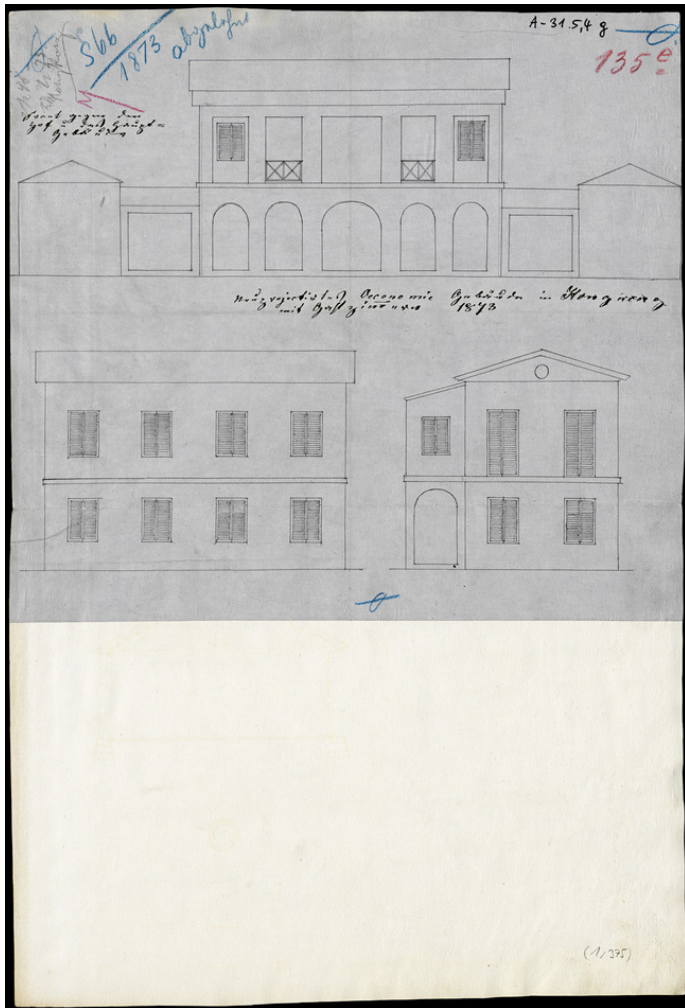

Basel Mission Archives

"Neuprojectiertes Oeconomie Gebäude in Hongkong mit Gastzimmern 1873. "

- Title:** "Neuprojectiertes Oeconomie Gebäude in Hongkong mit Gastzimmern 1873. "
- Alternate title:** Newly planned service building in Hong Kong with guest rooms 1873
- Ref. number:** A-031.05,04#g
- Date:** Date late: 1910
Proper date: 1872 - 1910
- Subject:** [Individuals]: Schulze, O.
[Geography]: China
[Geography]: Hongkong
[Archives catalogue]: Maps and plans: A - China: A-031 - Maps and sketches, plans of buildings China: A-031.05 - China. Mission station plans. Fophin to Kutschuk.: A-031.05,04
- Type:** Map
- Format:** [Format]: 44cm x 30cm