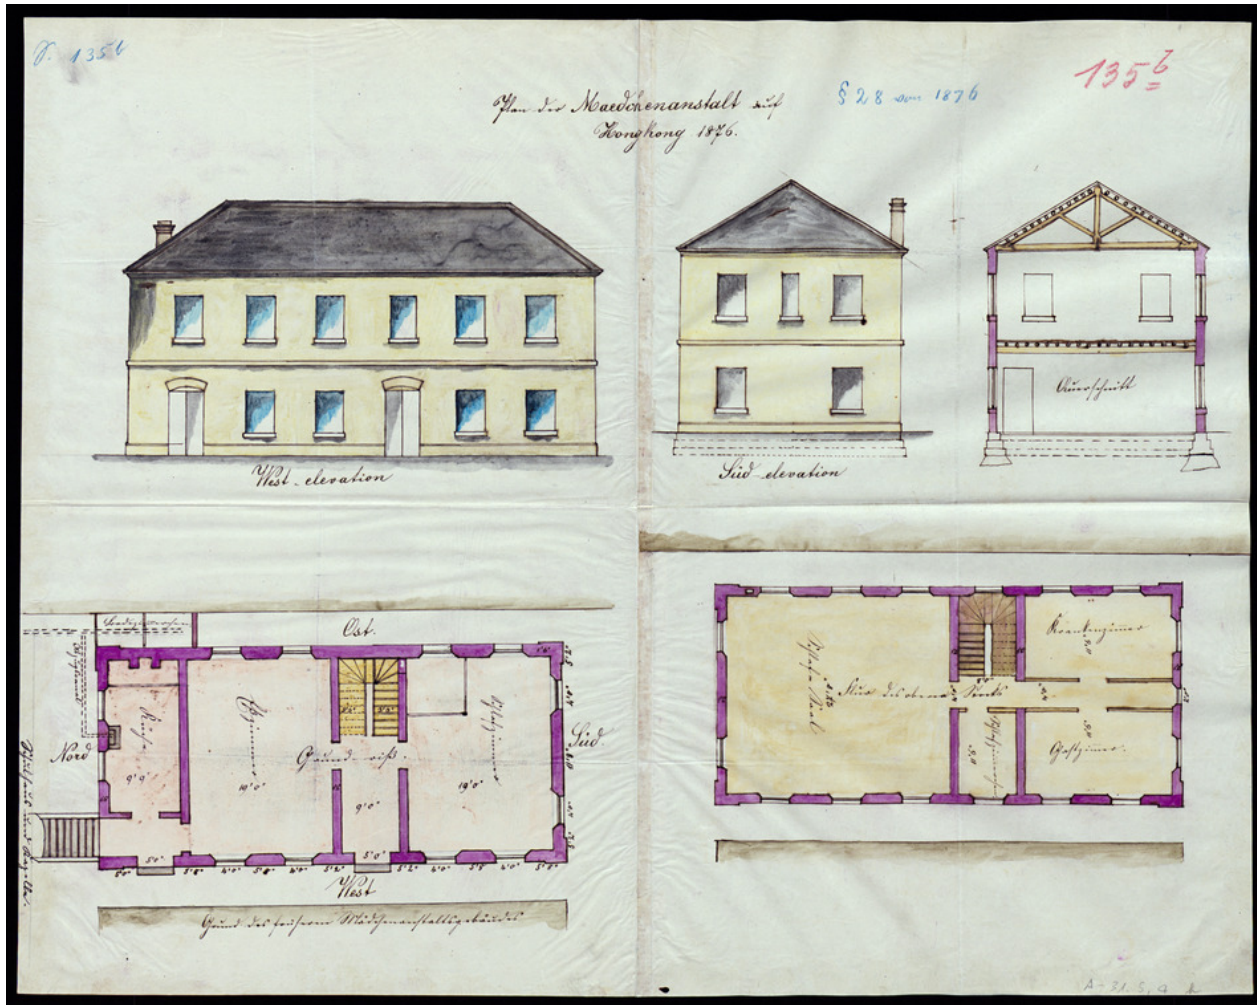

Basel Mission Archives

"Plan der Maedchenanstalt auf Hongkong 1876. "

Title: "Plan der Maedchenanstalt auf Hongkong 1876. "

Alternate title: Plan of the girls' boarding school in Hong Kong 1876.

Ref. number: A-031.05,04#h

Date: Date late: 1910
Proper date: 1872 - 1910

Subject: [Individuals]: Schulze, O.
[Geography]: China
[Geography]: Hongkong
[Archives catalogue]: Maps and plans: A - China: A-031 - Maps and sketches, plans of buildings China: A-031.05 - China. Mission station plans. Fophin to Kutschuk.: A-031.05,04

Type: Map

Format: [Format]: 43cm x 54cm
[Condition]: /

Basel Mission Archives

[Detail]: Haus
[Material]: papauslauf
[Relevance]: +
[Scale unit]: ohne Angabe

Ordering: Please contact us by email info@bmarchives.org