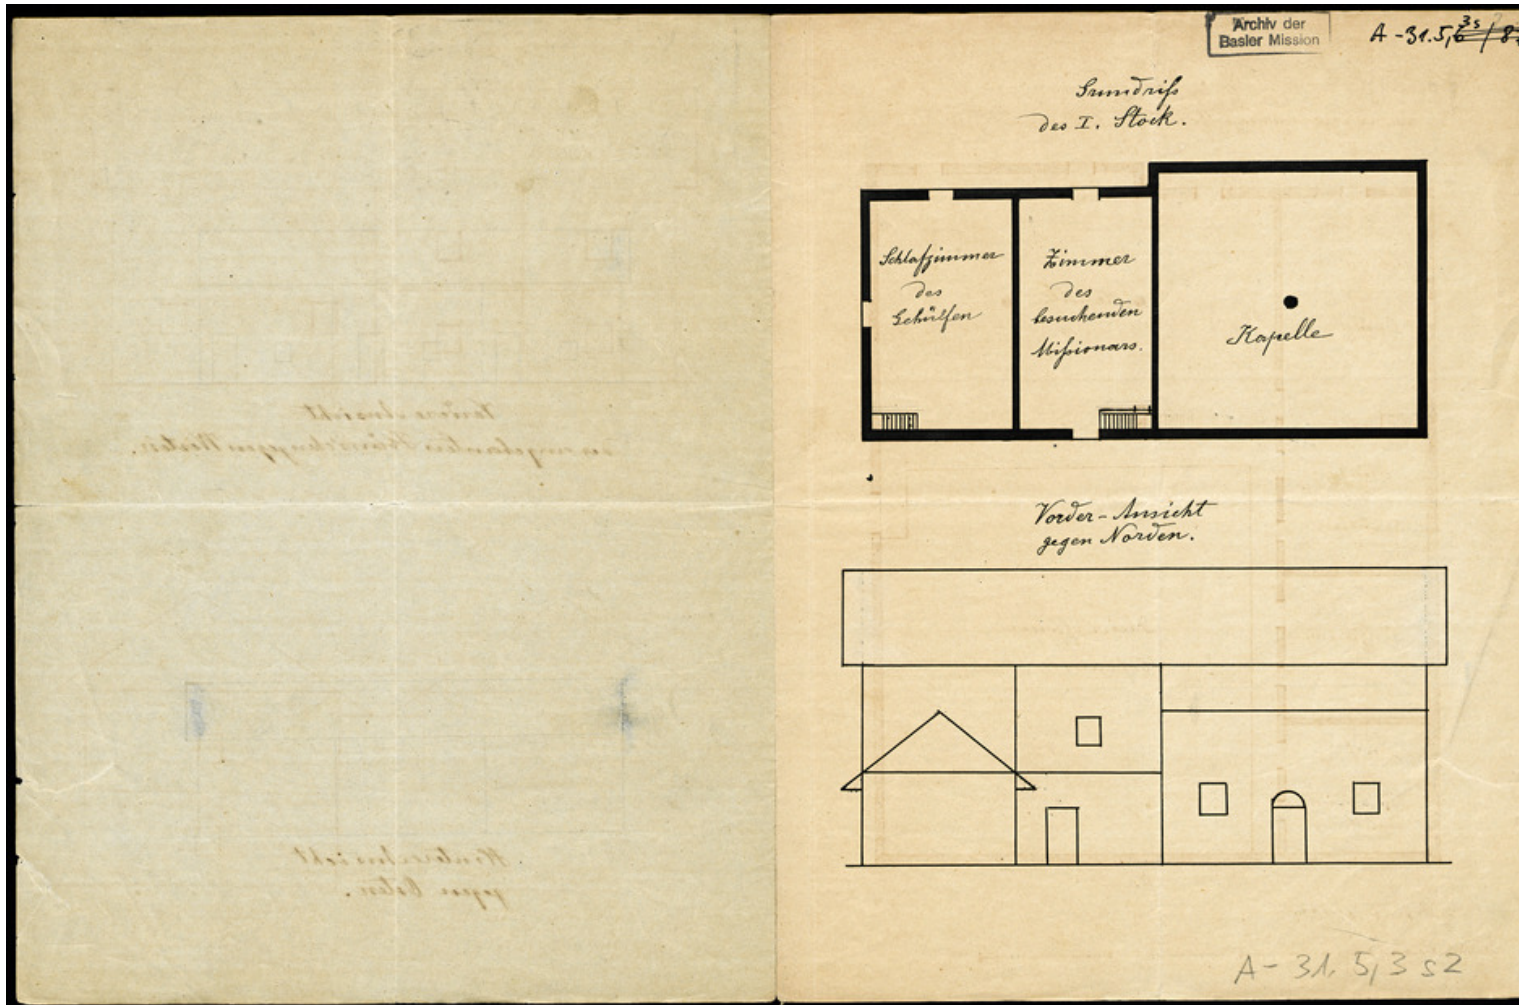

# Basel Mission Archives

"Beilage III zum Voranschlag fürs III. Dep. Verw. Tab. Pro 1885 "

- Title:** "Beilage III zum Voranschlag fürs III. Dep. Verw. Tab. Pro 1885 "
- Alternate title:** Supplement III of estimate for III. administrative department table per 1885
- Ref. number:** A-031.05,03#s2
- Date:** Proper date: 1885
- Subject:** [Individuals]: Schulze, O.  
[Geography]: China  
[Geography]: Hokschuha  
[Archives catalogue]: Maps and plans: A - China: A-031 - Maps and sketches, plans of buildings China: A-031.05 - China. Mission station plans. Fophin to Kutschuk.: A-031.05,03 - Hokschuha
- Type:** Map
- Format:** [Format]: 28cm x 43cm  
[Condition]: /  
[Detail]: Haus