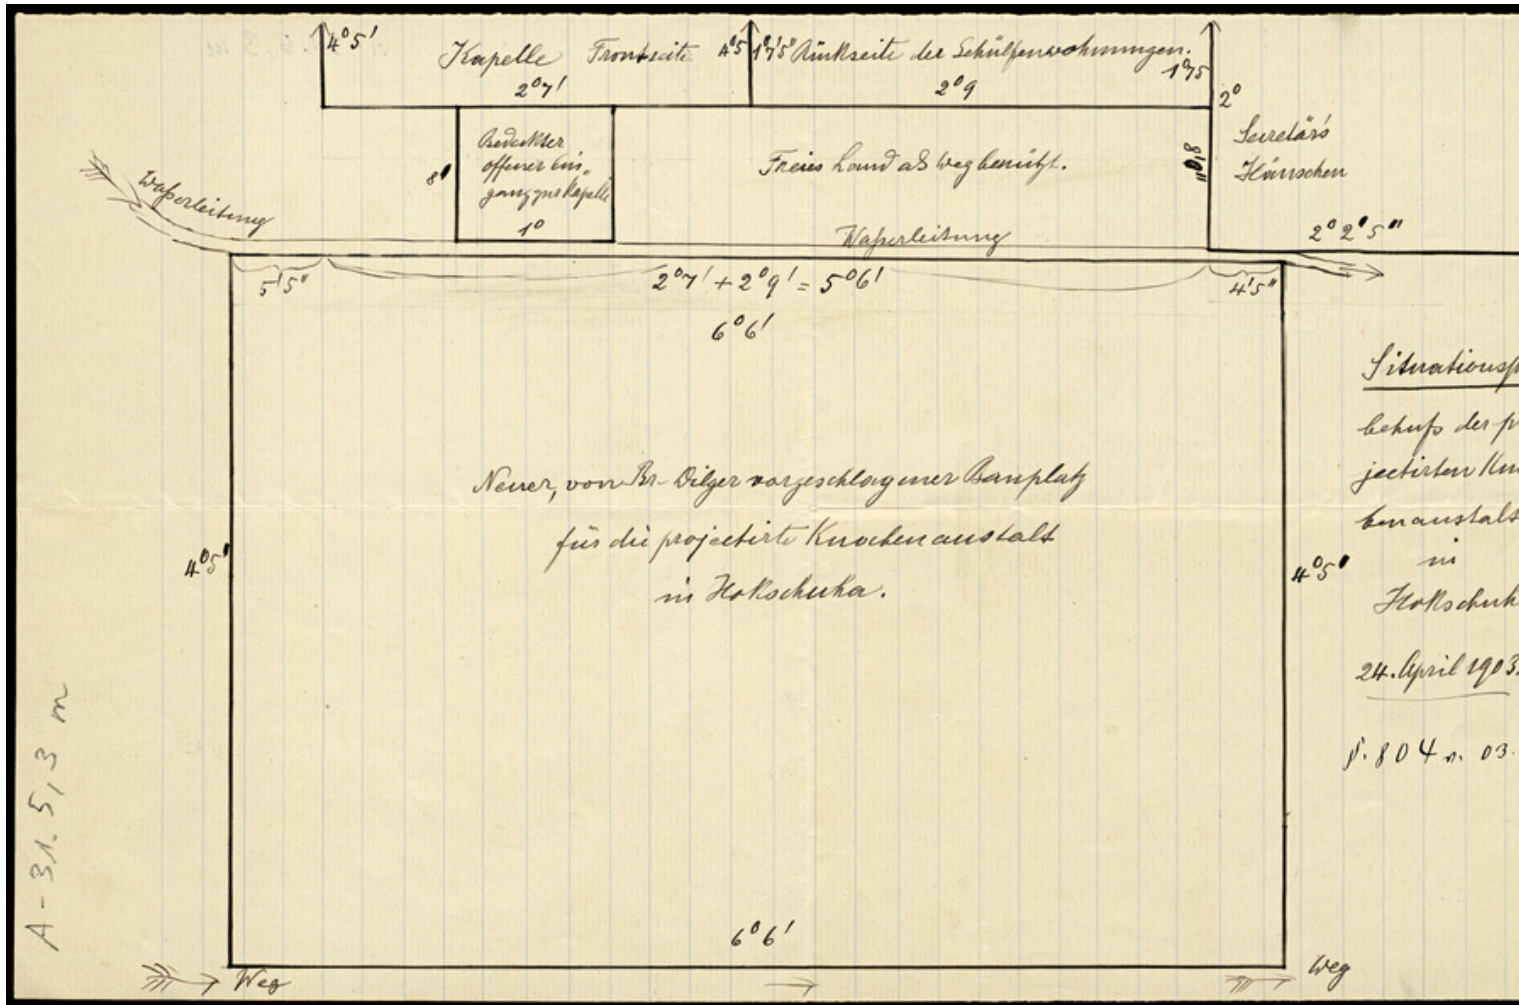

# Basel Mission Archives

"Situationsplan behufs der projectierten Knabenanstalt in Hokschuha. "

**Title:** "Situationsplan behufs der projectierten Knabenanstalt in Hokschuha. "

**Alternate title:** General plan for the purpose of the boys' boarding school project in Hokschuha.

**Ref. number:** A-031.05,03#m

**Date:** Proper date: 1903

**Subject:** [Individuals]: Schulze, O.  
[Geography]: China  
[Geography]: Hokschuha  
[Archives catalogue]: Maps and plans: A - China: A-031 - Maps and sketches, plans of buildings China: A-031.05 - China. Mission station plans. Fophin to Kutschuk.: A-031.05,03 - Hokschuha

**Type:** Map

**Format:** [Format]: 21cm x 34cm  
[Condition]: /