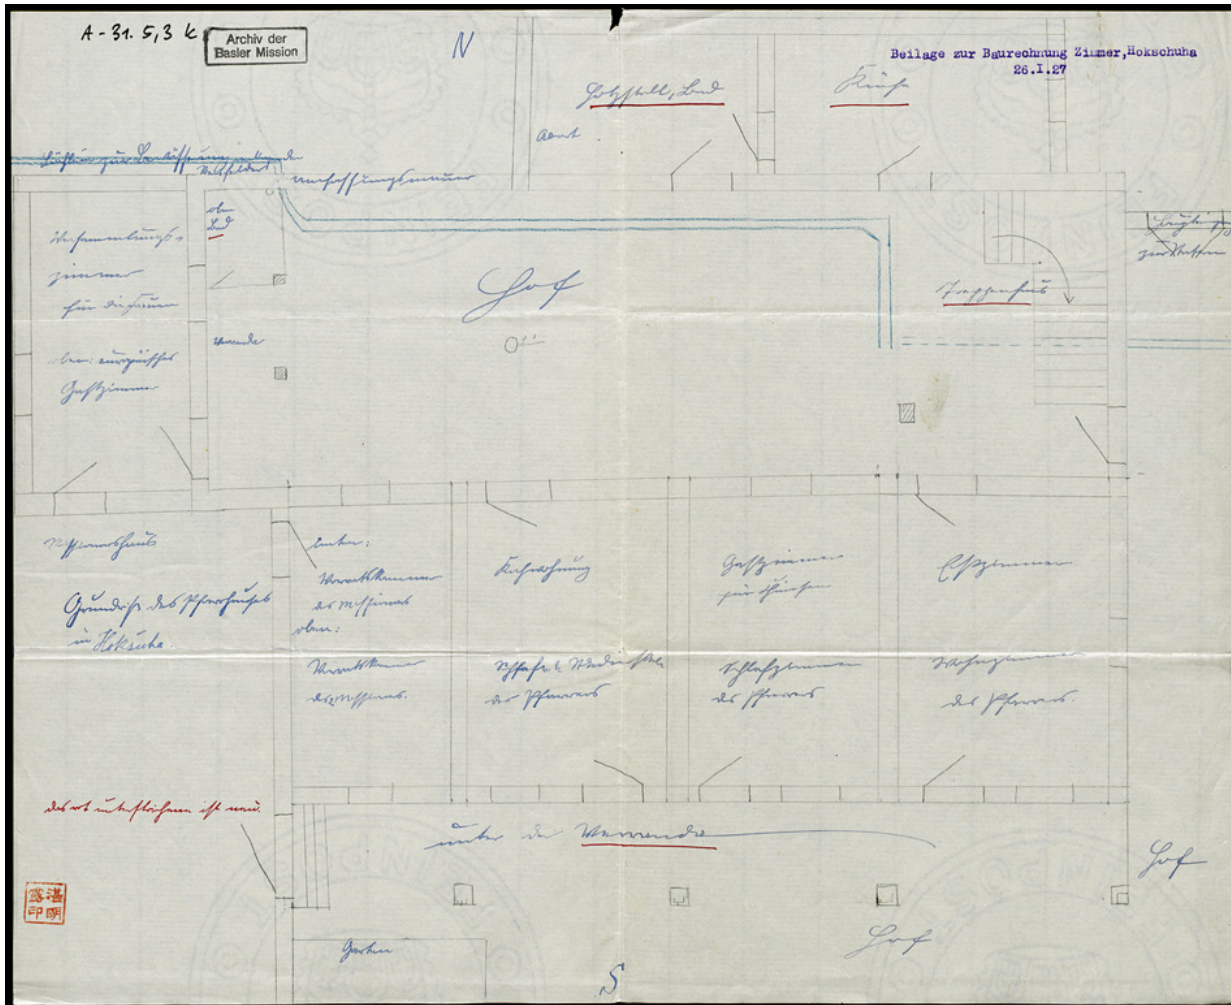

Basel Mission Archives

"Grundriss des Pfarrhauses in Hokschuha. "

Title: "Grundriss des Pfarrhauses in Hokschuha. "

Alternate title: Ground plan of the rectory in Hokschuha.

Ref. number: A-031.05,03#k

Date: Proper date: 1907

Subject: [Individuals]: Schulze, O.
[Geography]: China
[Geography]: Hokschuha
[Archives catalogue]: Maps and plans: A - China: A-031 - Maps and sketches, plans of buildings China: A-031.05 - China. Mission station plans. Foplin to Kutschuk.: A-031.05,03 - Hokschuha