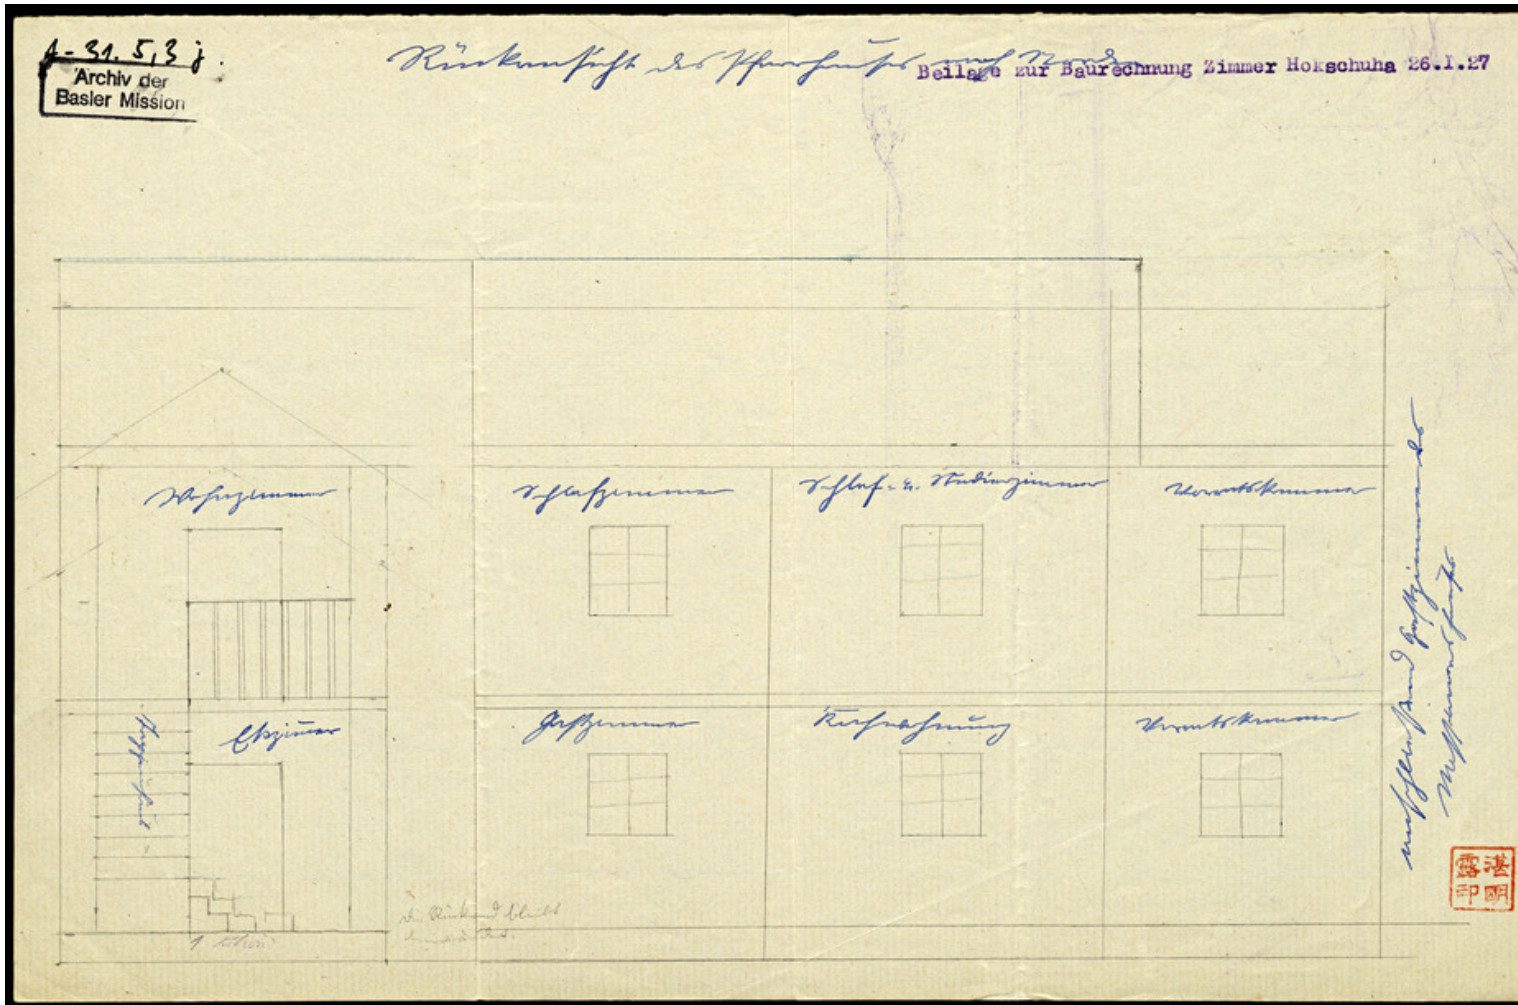

# Basel Mission Archives

"Rückenansicht des Pfarrhauses nach Norden. "

**Title:** "Rückenansicht des Pfarrhauses nach Norden. "

**Alternate title:** Back view of the rectory to the north.

**Ref. number:** A-031.05,03#j

**Date:** Proper date: 1927

**Subject:** [Individuals]: Schulze, O.  
[Geography]: China  
[Geography]: Hokschuha  
[Archives catalogue]: Maps and plans: A - China: A-031 - Maps and sketches, plans of buildings China: A-031.05 - China. Mission station plans. Fophin to Kutschuk.: A-031.05,03 - Hokschuha

**Type:** Map

**Format:** [Format]: 21cm x 33cm  
[Condition]: /  
[Detail]: Haus