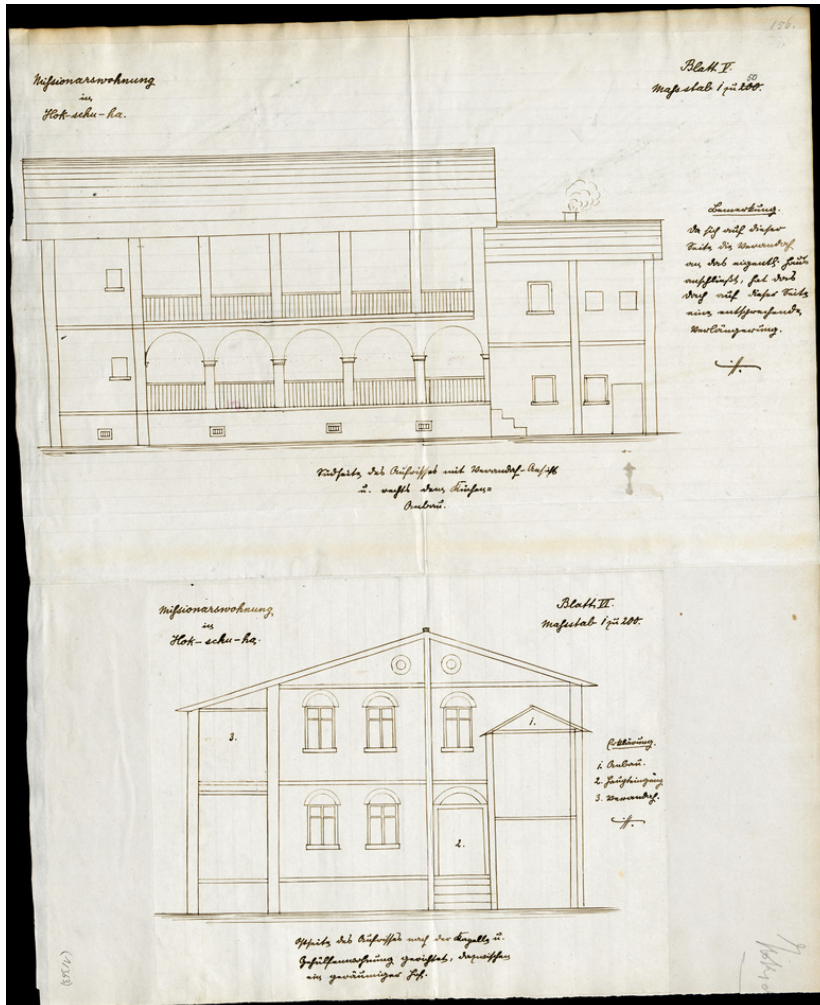

## "Genauer Situationsplan von Hok-schu-ha "

**Title:** "Genauer Situationsplan von Hok-schu-ha "

**Alternate title:** Exact site plan of Hok-schu-ha

**Ref. number:** A-031.05,03#a

**Date:** Date late: 1927  
Proper date: 1884 - 1927

**Subject:** [Individuals]: Schulze, O.  
[Geography]: China  
[Geography]: Hokschuha  
[Archives catalogue]: Maps and plans: A - China: A-031 - Maps and sketches, plans of buildings China: A-031.05 - China. Mission station plans. Fophin to Kutschuk.: A-031.05,03 - Hokschuha

**Type:** Map

**Format:** [Format]: 41cm x 50cm  
[Scale]: 200