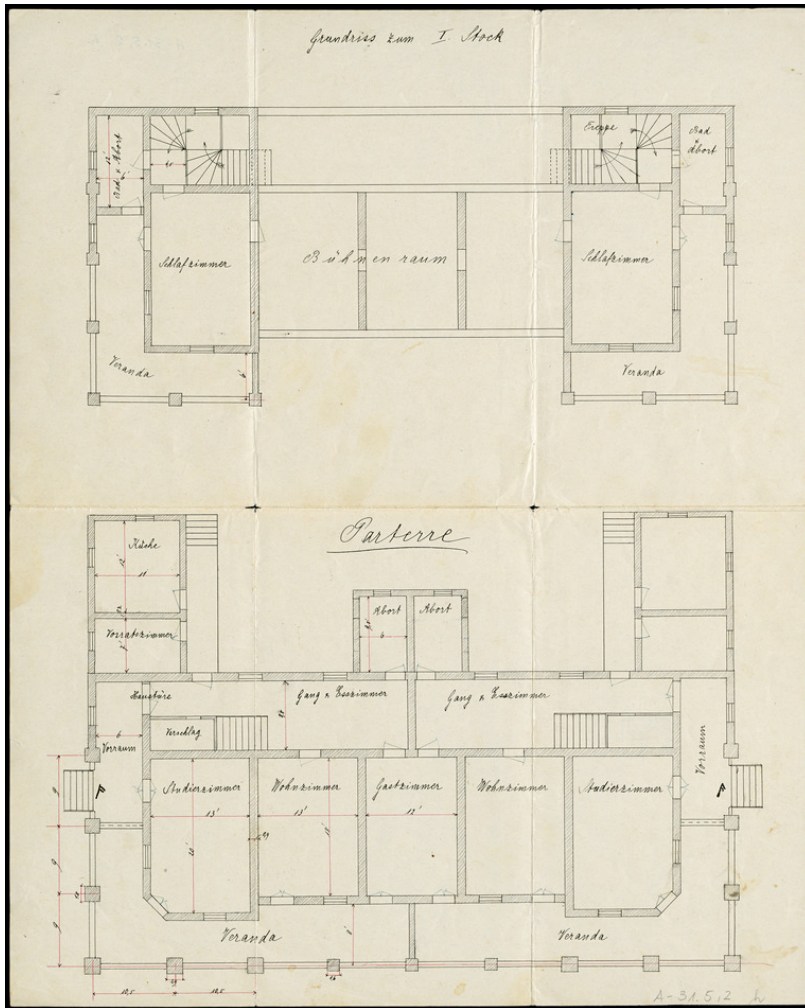

Basel Mission Archives

"Grundriss zum I. Stock. Parterre. "

Title: "Grundriss zum I. Stock. Parterre. "

Alternate title: Floor plan of 1st floor. Ground floor.

Ref. number: A-031.05,02#h

Date: Date late: 1912
Proper date: 1855 - 1912

Subject: [Individuals]: Ziegler, H.
[Geography]: China
[Geography]: Hinnen
[Archives catalogue]: Maps and plans: A - China: A-031 - Maps and sketches, plans of buildings China: A-031.05 - China. Mission station plans. Fophin to Kutschuk.: A-031.05,02 - Hinnen