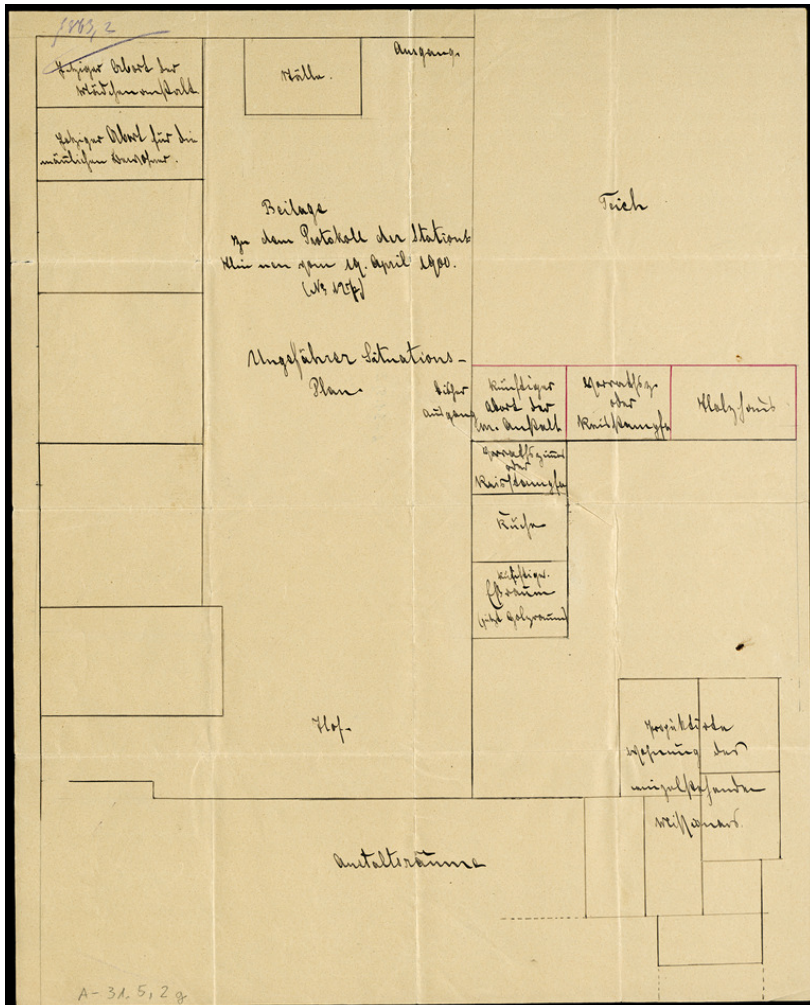

Basel Mission Archives

"Beilage zu dem Protokoll der Station Hinnen vom 19. April 1900. Ungefährer Stationsplan. "

Title: "Beilage zu dem Protokoll der Station Hinnen vom 19. April 1900. Ungefährer Stationsplan. "

Alternate title: Addendum of the minutes of Hinnen station, dated 19th April 1900. Approximate station plan.

Ref. number: A-031.05,02#g

Date: Date late: 1912
Proper date: 1855 - 1912

Subject: [Individuals]: Ziegler, H.
[Geography]: China
[Geography]: Hinnen
[Archives catalogue]: Maps and plans: A - China: A-031 - Maps and sketches, plans of buildings China: A-031.05 - China. Mission station plans. Fophin to Kutschuk.: A-031.05,02 - Hinnen