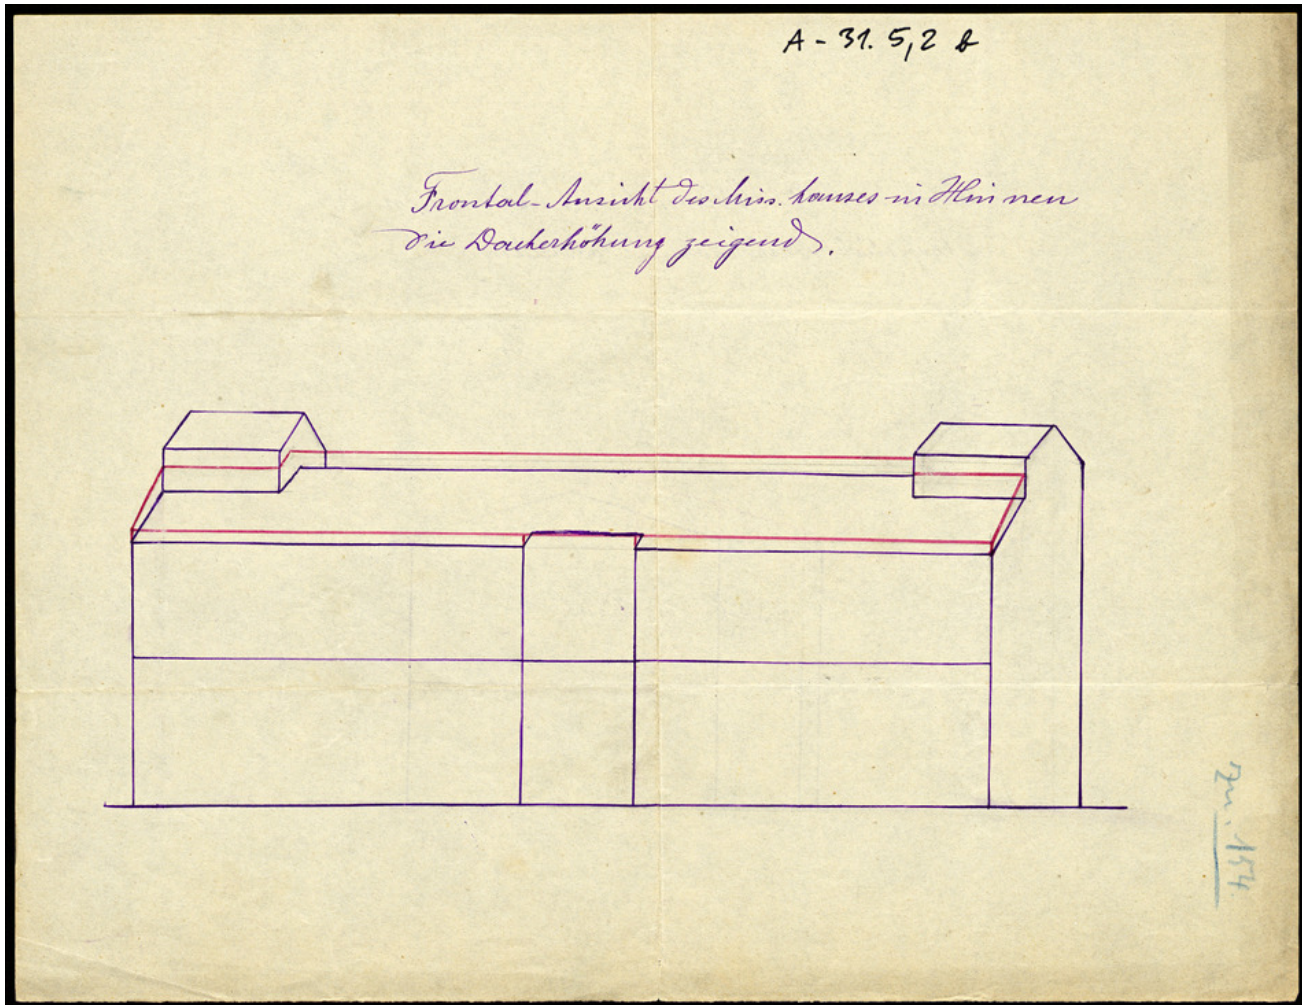

# Basel Mission Archives

"Frontal-Ansicht des Miss.hauses in Hinnen die Dacherhöhung zeigend. "

**Title:** "Frontal-Ansicht des Miss.hauses in Hinnen die Dacherhöhung zeigend. "

**Alternate title:** Front view of the mission house in Hinnen showing the roof elevation.

**Ref. number:** A-031.05,02#b

**Date:** Date late: 1912  
Proper date: 1855 - 1912

**Subject:** [Individuals]: Ziegler, H.  
[Geography]: China  
[Geography]: Hinnen  
[Archives catalogue]: Maps and plans: A - China: A-031 - Maps and sketches, plans of buildings China: A-031.05 - China. Mission station plans. Fophin to Kutschuk.: A-031.05,02 - Hinnen

**Type:** Map

**Format:** [Format]: 21cm x 28cm  
[Condition]: /