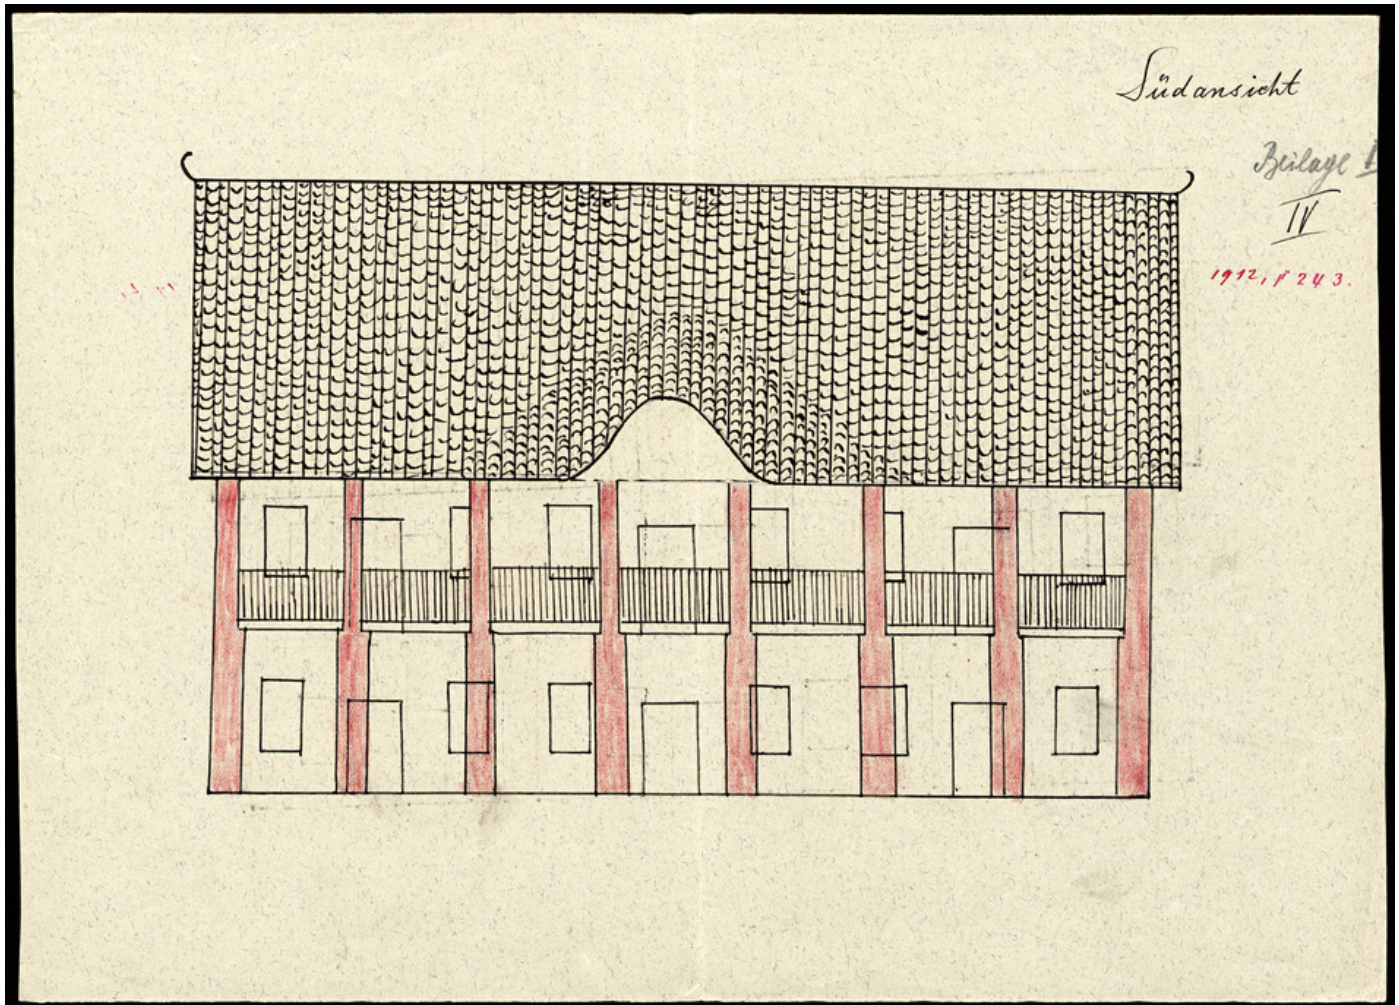

Basel Mission Archives

"Südansicht "

Title: "Südansicht "

Alternate title: Southern elevation

Ref. number: A-031.05,01#i

Date: Date late: 1912
Proper date: 1906 - 1912

Subject: [Individuals]: Mayer, S.
[Geography]: China
[Geography]: Fophin
[Archives catalogue]: Maps and plans: A - China: A-031 - Maps and sketches, plans of buildings China: A-031.05 - China. Mission station plans. Fophin to Kutschuk.: A-031.05,01 - Fophin