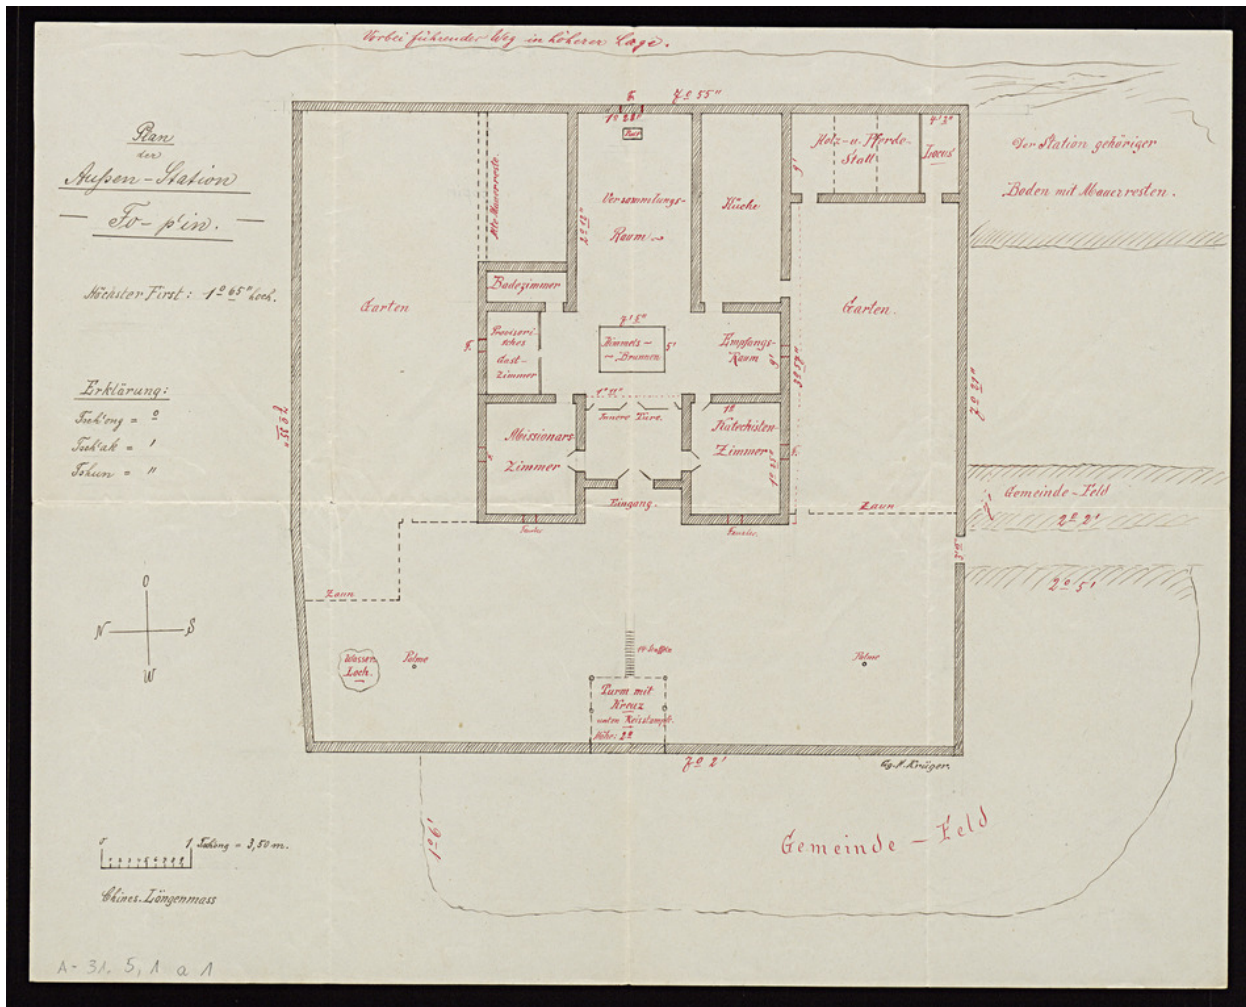

Basel Mission Archives

"Plan der Aussen-Station Fo-pin "

Title: "Plan der Aussen-Station Fo-pin "

Alternate title: Plan of the outstation Fo-pin

Ref. number: A-031.05,01#a1

Date: Date late: 1912
 Proper date: 1906 - 1912

Subject: [Individuals]: Mayer, S.
 [Geography]: China
 [Geography]: Fophin
 [Archives catalogue]: Maps and plans: A - China: A-031 - Maps and sketches, plans of buildings China: A-031.05 - China. Mission station plans. Fophin to Kutschuk.: A-031.05,01 - Fophin