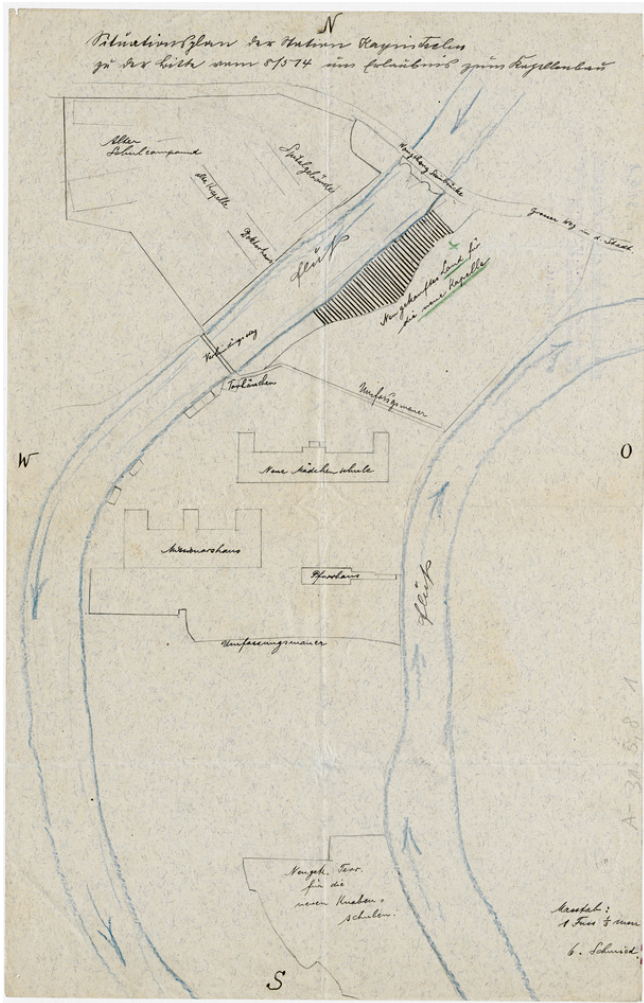

# Basel Mission Archives

"Situationsplan der Station Kayintschu zu der Bitte vom 8/5 14 i, um Erlaubnis zum Kapellenbau. "

- Title:** "Situationsplan der Station Kayintschu zu der Bitte vom 8/5 14 i, um Erlaubnis zum Kapellenbau. "
- Alternate title:** General plan of Kayintschu station in conjunction with request no. 8/514i to build a chapel
- Ref. number:** A-031.05,08#01
- Date:** Date late: 1920  
Proper date: 1882 - 1920
- Subject:** [Individuals]: Schultheiss, H.  
[Individuals]: Walter, E.  
[Individuals]: Giess, H.  
[Individuals]: Bay, H.  
[Individuals]: Rensch, G.  
[Geography]: China  
[Geography]: Kayin  
[Archives catalogue]: Maps and plans: A - China: A-031 - Maps and sketches,

# Basel Mission Archives

---

plans of buildings China: A-031.05 - China. Mission station plans. Fophin to Kutschuk.: A-031.05,08

**Type:** Map

**Format:** [Format]: 43cm x 28cm  
[Condition]: /  
[Detail]: Station  
[Material]: papauslauf  
[Relevance]: +  
[Scale unit]: Chinesische Fuss