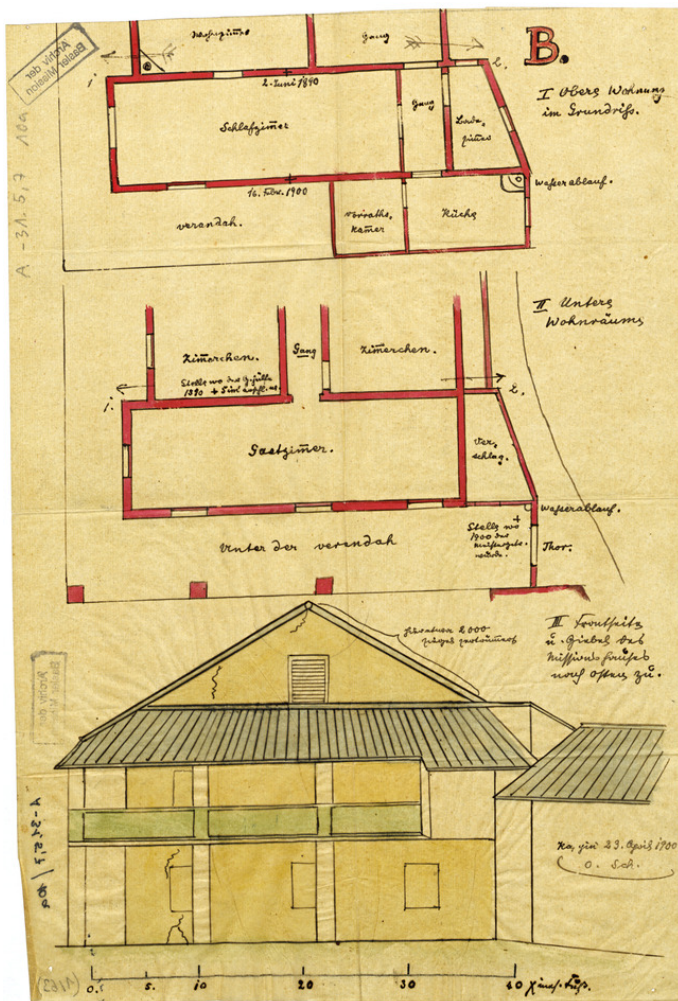

" "

**Title:** " "

**Ref. number:** A-031.05,07#10a

**Date:** Date late: 1906  
Proper date: 1883 - 1906

**Subject:** [Individuals]: Rensch, G.  
[Individuals]: Schulze, O.  
[Individuals]: Baumgärtner, K.  
[Individuals]: Kastler, K.  
[Individuals]: Wittenberg, H.  
[Geography]: China  
[Geography]: Kayin  
[Archives catalogue]: Maps and plans: A - China: A-031 - Maps and sketches, plans of buildings China: A-031.05 - China. Mission station plans. Fophin to Kutschuk.: A-031.05,07

**Type:** Map

# Basel Mission Archives

---

- Format:** [Format]: 25cm x 37cm  
[Condition]: /  
[Detail]: Station  
[Material]: Seid. Auslauf  
[Relevance]: +  
[Scale unit]: Chinesische Fuss
- Ordering:** Please contact us by email [info@bmarchives.org](mailto:info@bmarchives.org)
- Contact details:** Basel Mission Archives/ mission 21, Missionstrasse 21, 4003 Basel, tel. (+41 61 260 2232), fax: (+41 61 260 2268), [info@bmarchives.org](mailto:info@bmarchives.org)
- Rights:** All the images (photographic and non- photographic) made available in this collection are the property of the Basel Mission / mission 21. The Basel Mission claims copyright on the images in their possession and requires those - both individuals and organisations - publishing any of the images, to pay a users fee.