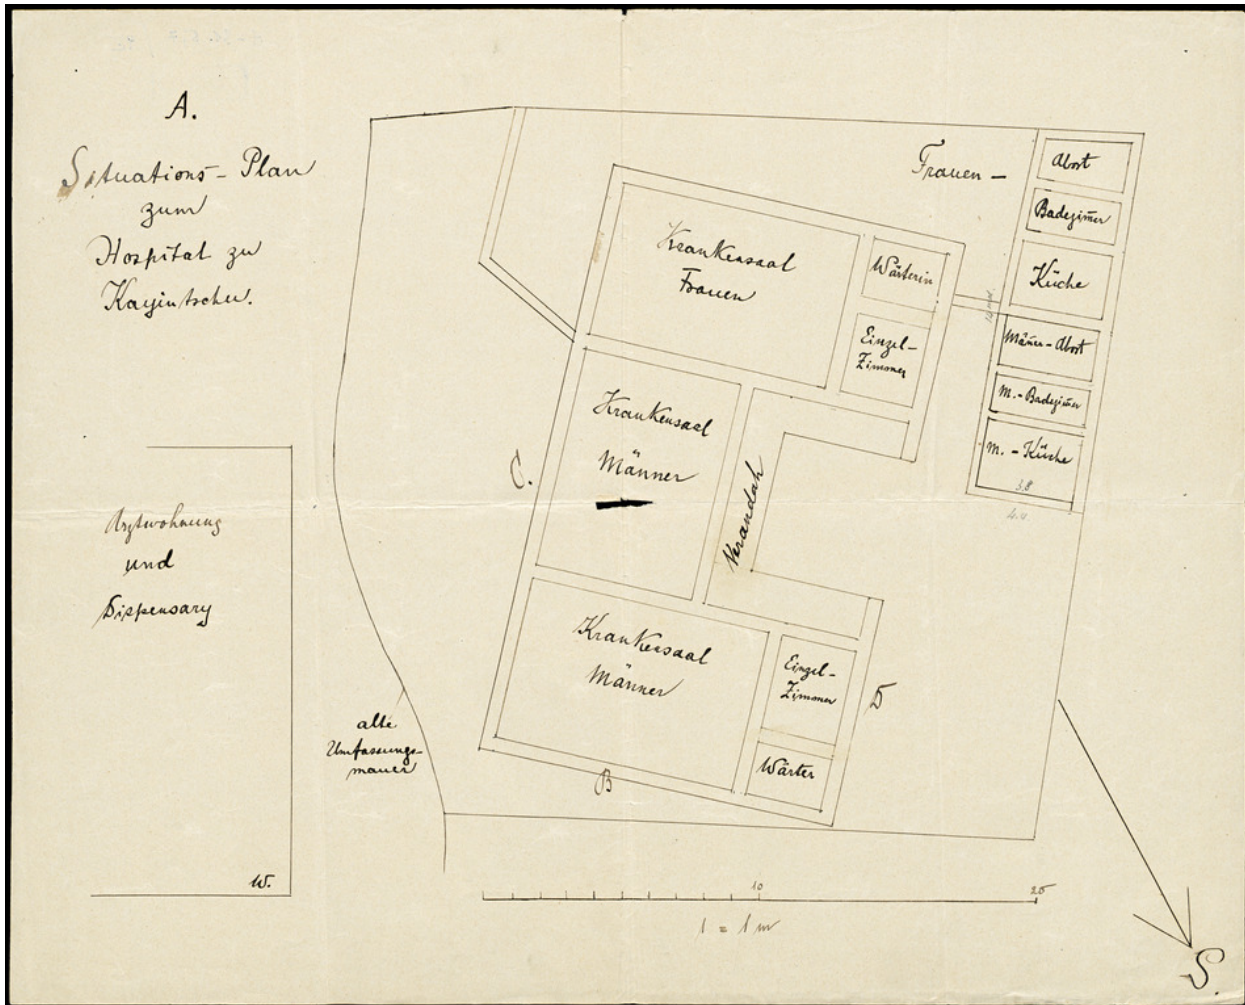

# Basel Mission Archives

"Situations-Plan zum Hospital in Kayintschu. "

**Title:** "Situations-Plan zum Hospital in Kayintschu. "

**Alternate title:** General plan for the hospital in Kayintschu

**Ref. number:** A-031.05,07#09c

**Date:** Date late: 1906  
Proper date: 1883 - 1906

**Subject:** [Individuals]: Rensch, G.  
[Individuals]: Schulze, O.  
[Individuals]: Baumgärtner, K.  
[Individuals]: Kastler, K.  
[Individuals]: Wittenberg, H.  
[Geography]: China  
[Geography]: Kayin  
[Archives catalogue]: Maps and plans: A - China: A-031 - Maps and sketches, plans of buildings China: A-031.05 - China. Mission station plans. Fophin to Kutschuk.: A-031.05,07