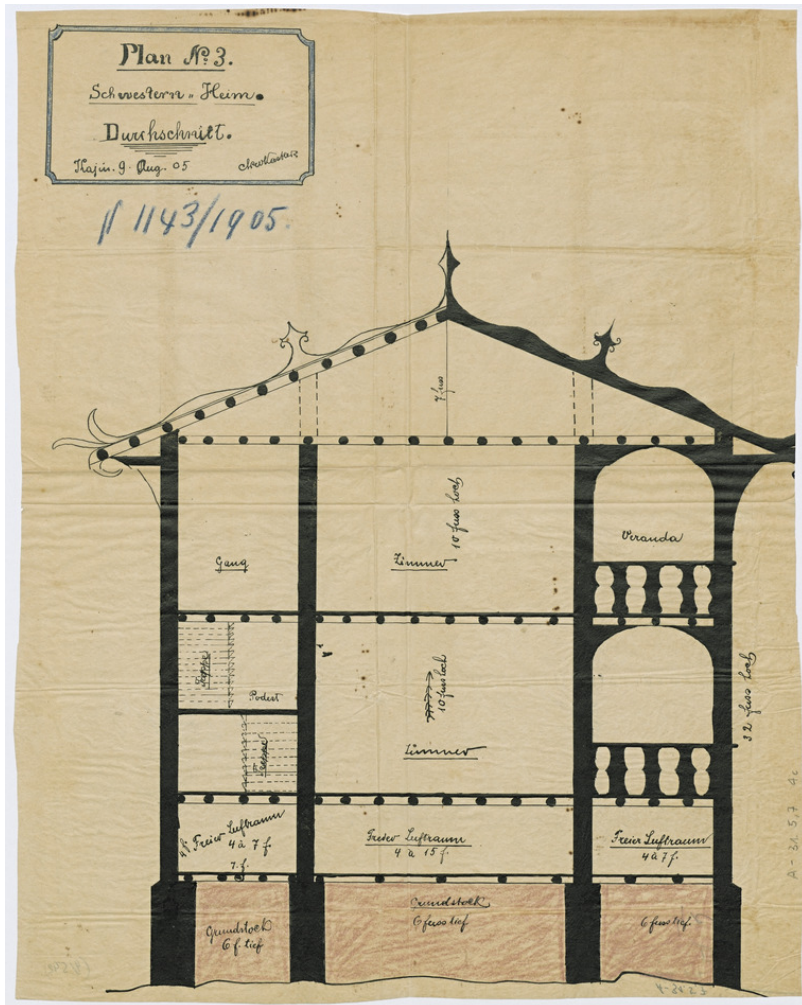

# Basel Mission Archives

"Plan No. 3. Schwestern Heim Durchschnitt. "

**Title:** "Plan No. 3. Schwestern Heim Durchschnitt. "

**Alternate title:** Plan no. 3, nurses's residence cross section.

**Ref. number:** A-031.05,07#04c

**Date:** Date late: 1906  
Proper date: 1883 - 1906

**Subject:** [Individuals]: Rensch, G.  
[Individuals]: Schulze, O.  
[Individuals]: Baumgärtner, K.  
[Individuals]: Kastler, K.  
[Individuals]: Wittenberg, H.  
[Geography]: China  
[Geography]: Kayin  
[Geography]: Ka yin tschu  
[Archives catalogue]: Maps and plans: A - China: A-031 - Maps and sketches, plans of buildings China: A-031.05 - China. Mission station plans. Fophin to Kutschuk.: A-031.05,07

# Basel Mission Archives

---

- Type:** Map
- Format:** [Format]: 57cm x 45cm  
[Condition]: -  
[Detail]: Haus  
[Material]: Seidenpapier  
[Scale unit]: Chinesische Fuss  
[Relevance]: /
- Ordering:** Please contact us by email [info@bmarchives.org](mailto:info@bmarchives.org)
- Contact details:** Basel Mission Archives/ mission 21, Missionstrasse 21, 4003 Basel, tel. (+41 61 260 2232), fax: (+41 61 260 2268), [info@bmarchives.org](mailto:info@bmarchives.org)
- Rights:** All the images (photographic and non- photographic) made available in this collection are the property of the Basel Mission / mission 21. The Basel Mission claims copyright on the images in their possession and requires those - both individuals and organisations - publishing any of the images, to pay a users fee.