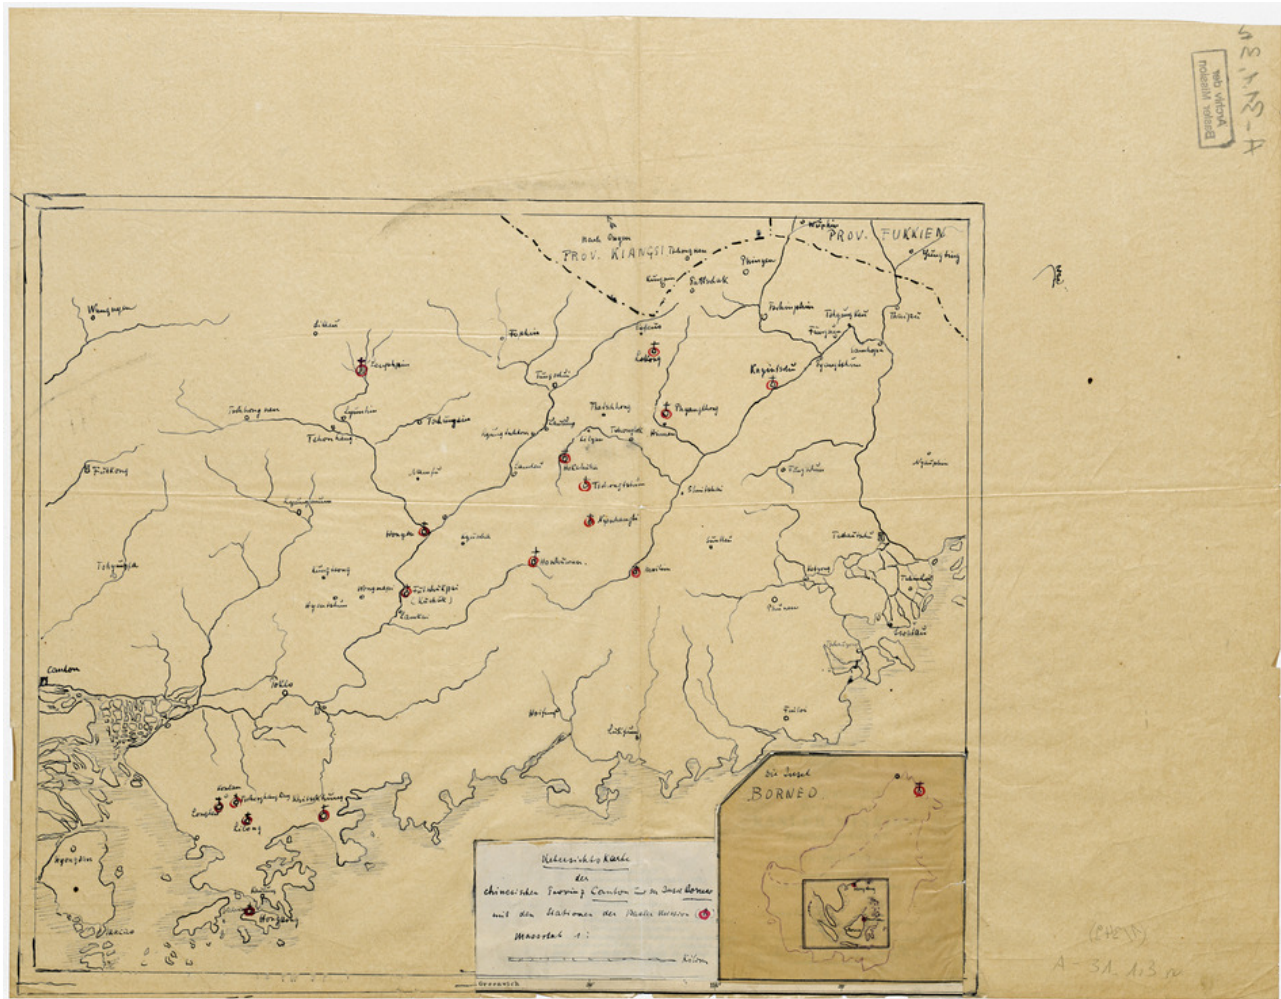

# Basel Mission Archives

"Uebersichtskarte der chinesischen Provinz Canton und der Insel Borneo mit den Stationen der Basler Mission. "

- Title:** "Uebersichtskarte der chinesischen Provinz Canton und der Insel Borneo mit den Stationen der Basler Mission. "
- Alternate title:** General map of the Canton Province in China and island of Borneo with the mission stations of the Basel Mission
- Ref. number:** A-031.01,03#n
- Date:** Date late: 1912 (?)  
Proper date: 1905 - 1912 (?)
- Subject:** [Individuals]: Ramminger, K.  
[Individuals]: Sautter, A.  
[Individuals]: Lörcher, J.  
[Individuals]: Maisch, W.  
[Geography]: China  
[Geography]: Kanton  
[Geography]: Borneo  
[Archives catalogue]: Maps and plans: A - China: A-031 - Maps and sketches,

# Basel Mission Archives

---

plans of buildings China: A-031.01 - Maps and sketches of different station areas: A-031.01,03 - Maps and sketches of varous BM areas

- Type:** Map
- Format:** [Format]: 24cm x 44cm  
[Condition]: /  
[Detail]: Region  
[Relevance]: /
- Ordering:** Please contact us by email [info@bmarchives.org](mailto:info@bmarchives.org)
- Contact details:** Basel Mission Archives/ mission 21, Missionstrasse 21, 4003 Basel, tel. (+41 61 260 2232), fax: (+41 61 260 2268), [info@bmarchives.org](mailto:info@bmarchives.org)
- Rights:** All the images (photographic and non- photographic) made available in this collection are the property of the Basel Mission / mission 21. The Basel Mission claims copyright on the images in their possession and requires those - both individuals and organisations - publishing any of the images, to pay a users fee.