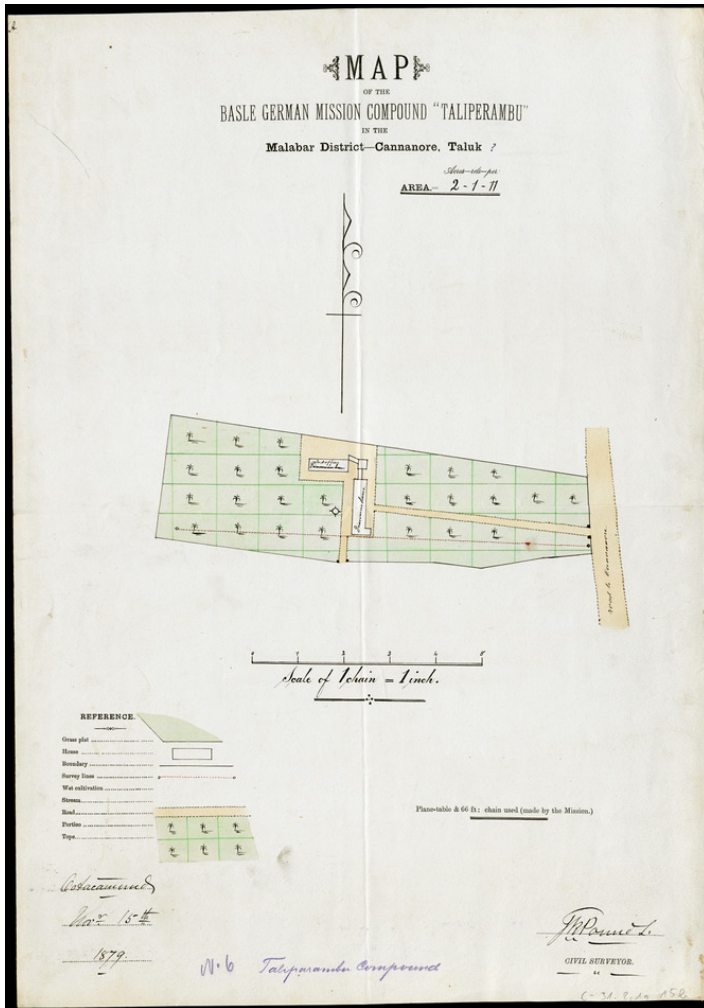

# Basel Mission Archives

"Map of the Basle German Mission Compound "Taliperambu"."

**Title:** "Map of the Basle German Mission Compound "Taliperambu"."

**Ref. number:** C-31.2,1#a 3.15b

**Date:** Date late: 1906  
Proper date: 1864 - 1906

**Subject:** [Individuals]: Eckelmann, O.  
[Geography]: Asia {continent}: India {modern state}: Kerala {region}: Cannanore {place}  
[Geography]: Indien  
[Archives catalogue]: Maps and plans: C - India: C-31: C-31.2: C-31.2,1

**Type:** Map

**Format:** [Format]: 56cm x 40cm  
[Condition]: /  
[Detail]: Station  
[Material]: Papier  
[Relevance]: +