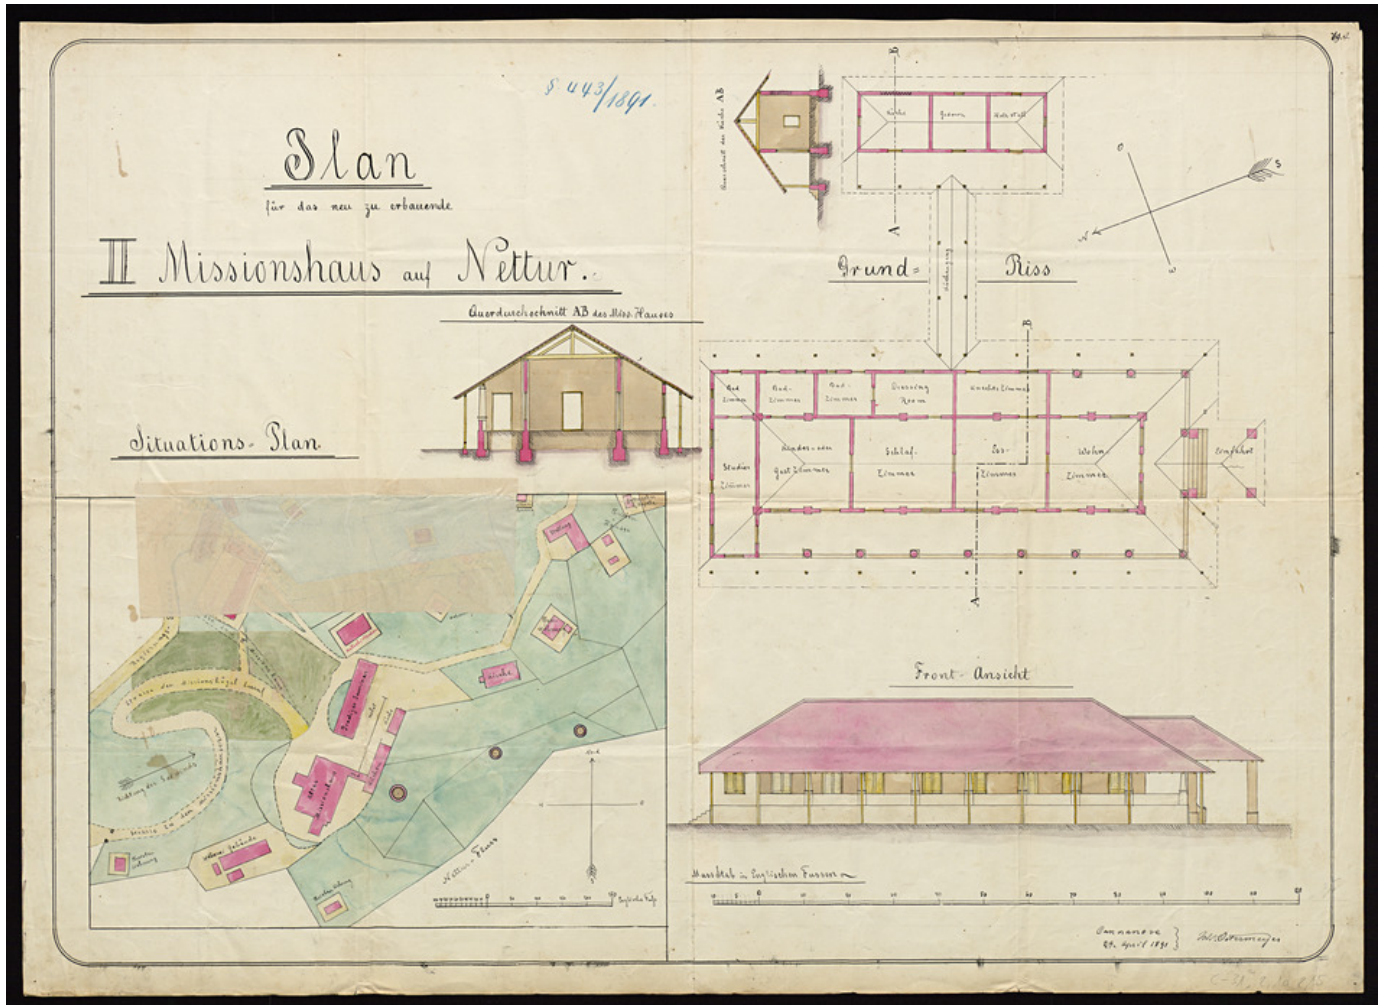

Basel Mission Archives

"Plan für das neu zu erbauende Missionshaus auf Nettur. "

Title: "Plan für das neu zu erbauende Missionshaus auf Nettur. "

Alternate title: Building plan of the new mission house to be built in Nettur.

Ref. number: C-31.2,1#a 2.15

Date: Date late: 1906
Proper date: 1864 - 1906

Subject: [Individuals]: Eckelmann, O.
[Geography]: Indien
[Geography]: Tellicheri
[Archives catalogue]: Maps and plans: C - India: C-31: C-31.2: C-31.2,1

Type: Map

Format: [Format]: 57cm x 78cm
[Condition]: /
[Detail]: Station
[Material]: Papier

Basel Mission Archives

[Relevance]: +
[Scale unit]: Englische Fuss

- Ordering:** Please contact us by email info@bmarchives.org
- Contact details:** Basel Mission Archives/ mission 21, Missionstrasse 21, 4003 Basel, tel. (+41 61 260 2232), fax: (+41 61 260 2268), info@bmarchives.org
- Rights:** All the images (photographic and non- photographic) made available in this collection are the property of the Basel Mission / mission 21. The Basel Mission claims copyright on the images in their possession and requires those - both individuals and organisations - publishing any of the images, to pay a users fee.