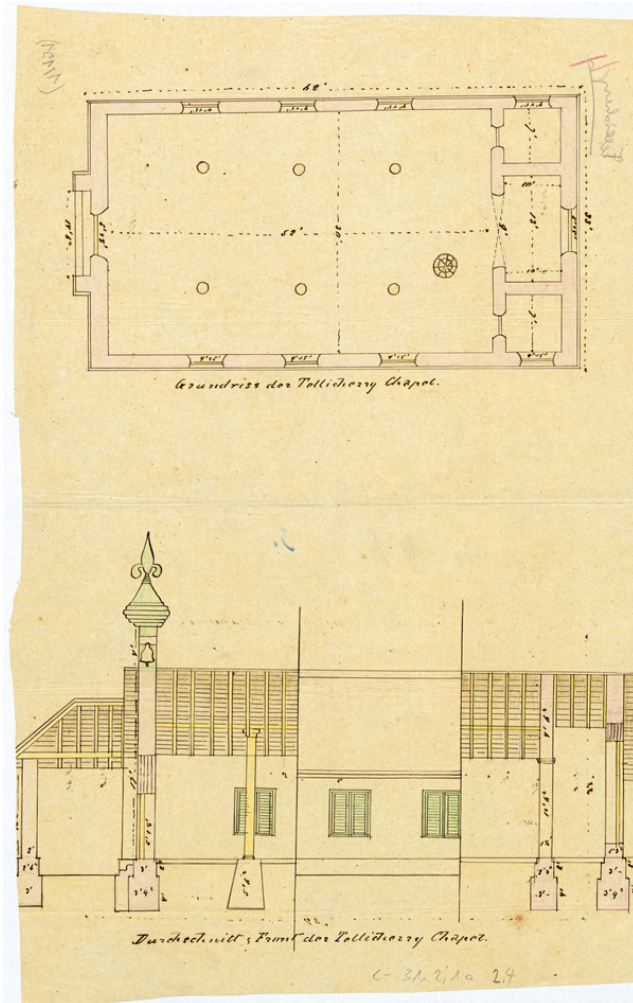

Basel Mission Archives

"(1) Grundriss der Tellicherry Chapel. (2) Durchschnitt & Front der Tellicherry Chapel. "

- Title:** "(1) Grundriss der Tellicherry Chapel. (2) Durchschnitt & Front der Tellicherry Chapel. "
- Alternate title:** (1) Ground plan of the Tellicherry chapel, (2) Cross-section and front view of the Tellicherry chapel.
- Ref. number:** C-31.2,1#a 2.04
- Date:** Date late: 1906
Proper date: 1864 - 1906
- Subject:** [Individuals]: Eckelmann, O.
[Geography]: Indien
[Geography]: Tellicheri
[Archives catalogue]: Maps and plans: C - India: C-31: C-31.2: C-31.2,1
- Type:** Map
- Format:** [Format]: 38cm x 24cm
[Condition]: /