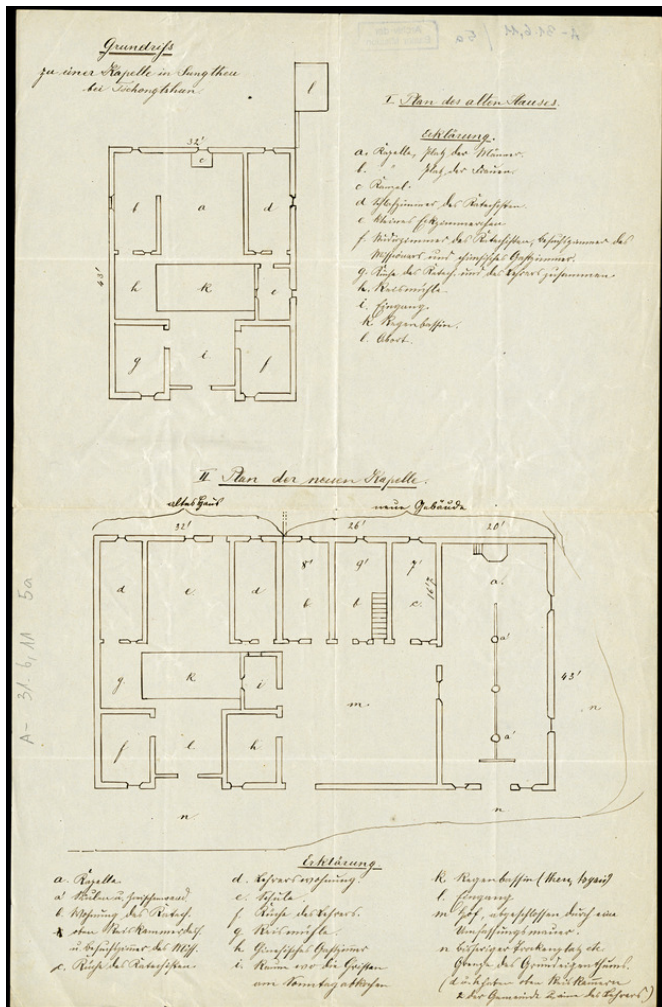

# Basel Mission Archives

"Grundriss zu einer Kapelle in Sungtheu bei Tschongtshun. "

**Title:** "Grundriss zu einer Kapelle in Sungtheu bei Tschongtshun. "

**Alternate title:** Ground plan of a chapel in Sungtheu near Tschongtshun

**Ref. number:** A-031.06,11#05a

**Date:** Date late: 1909  
Proper date: 1877 - 1909

**Subject:** [Individuals]: Kutter, R.  
[Geography]: China  
[Geography]: Tschongtschun  
[Archives catalogue]: Maps and plans: A - China: A-031 - Maps and sketches, plans of buildings China: A-031.06: A-031.06,11

**Type:** Map

**Format:** [Format]: 43cm x 28cm  
[Condition]: /  
[Detail]: Haus