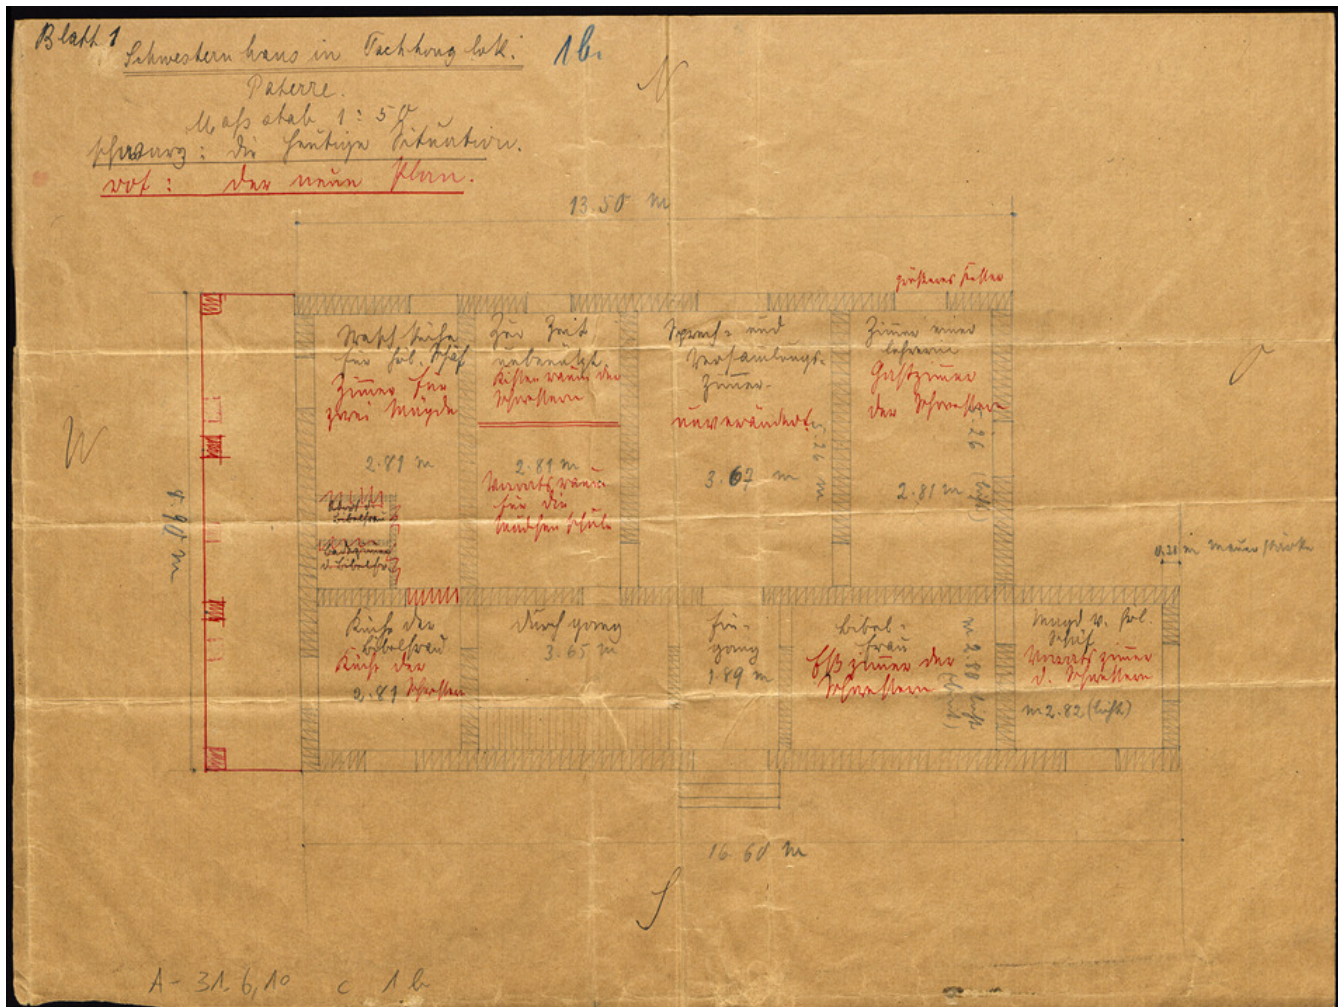

# Basel Mission Archives

"Schwesternhaus in Tshhong lok. "

**Title:** "Schwesternhaus in Tshhong lok. "

**Alternate title:** Sisters' House in Tschong lok.

**Ref. number:** A-031.06,10#c 1b

**Date:** Date late: 1911  
 Proper date: 1904 - 1911

**Subject:** [Individuals]: Gohl, E.  
 [Geography]: China  
 [Geography]: Tschonglok  
 [Archives catalogue]: Maps and plans: A - China: A-031 - Maps and sketches, plans of buildings China: A-031.06: A-031.06,10

**Type:** Map

**Format:** [Format]: 38cm x 50cm  
 [Scale]: 50  
 [Condition]: /