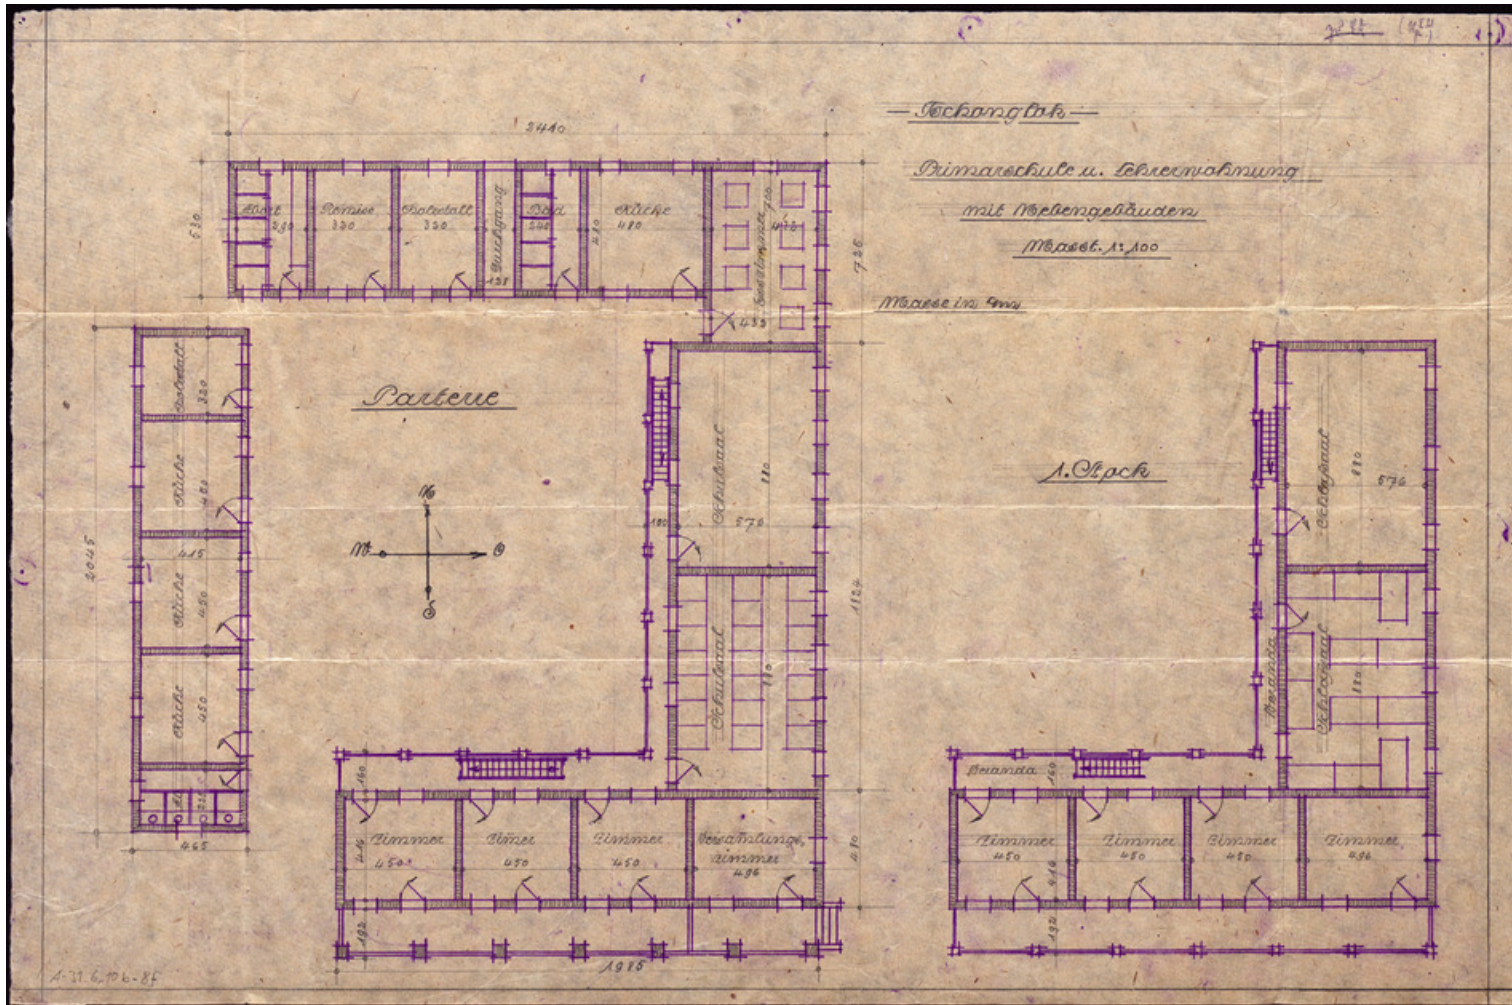

Basel Mission Archives

"Tschanglok. Primarschule u. Lehrerwohnung mit Nebengebäuden. "

Title: "Tschanglok. Primarschule u. Lehrerwohnung mit Nebengebäuden. "

Alternate title: Tschanglok. Primary school and teacher's apartment with outbuildings.

Ref. number: A-031.06,10#b 8f

Date: Date late: 1911
Proper date: 1904 - 1911

Subject: [Individuals]: Gohl, E.
[Geography]: China
[Geography]: Tschonglok
[Archives catalogue]: Maps and plans: A - China: A-031 - Maps and sketches, plans of buildings China: A-031.06: A-031.06,10

Type: Map

Format: [Format]: 41cm x 62cm
[Scale]: 100
[Condition]: /