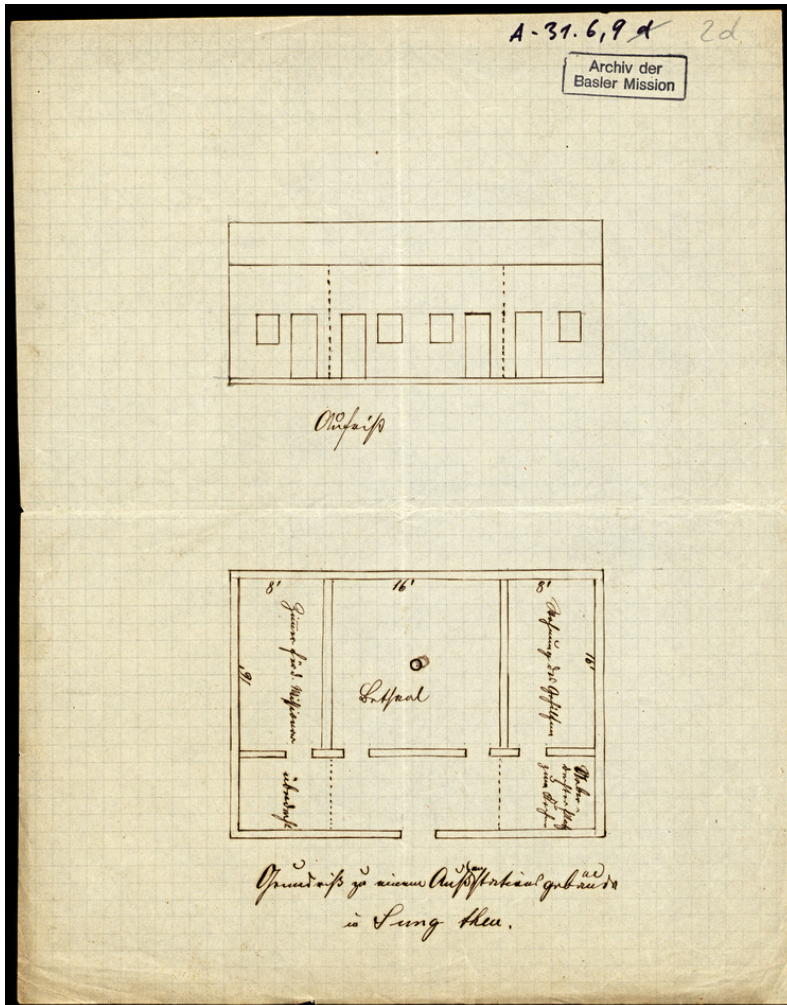

Basel Mission Archives

"Grundriss zu einem Aussenstationsgebäude in Sung theu. "

- Title:** "Grundriss zu einem Aussenstationsgebäude in Sung theu. "
- Alternate title:** Outline of a Building of the Outstation in Sung theu.
- Ref. number:** A-031.06,09#02d
- Date:** Proper date: 1887
- Subject:** [Individuals]: Bender, H.
[Geography]: Tschonghangkang
[Geography]: China
[Archives catalogue]: Maps and plans: A - China: A-031 - Maps and sketches, plans of buildings China: A-031.06: A-031.06,09
- Type:** Map
- Format:** [Format]: 28cm x 22cm
[Condition]: /
[Detail]: Haus
[Material]: Papier