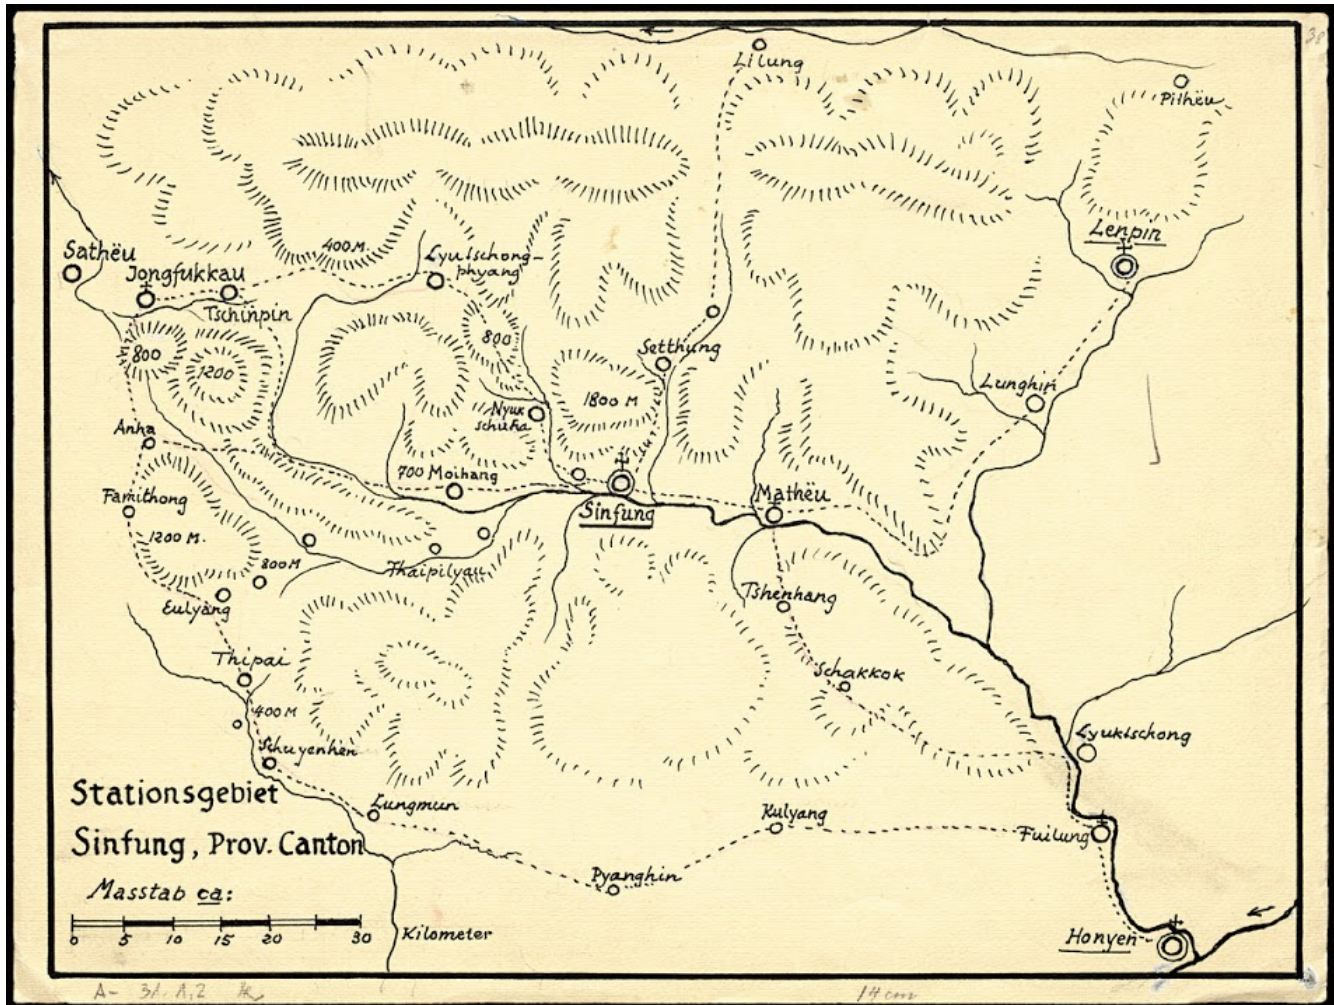

Basel Mission Archives

"Sinfung station area, Canton province"

- Title:** "Sinfung station area, Canton province"
- Alternate title:** [translation(s)]
[English: Sinfung station area, Canton province]
[original caption] Stationsgebiet Sinfung, Prov. Canton
- Ref. number:** A-031.01,02#k
- Creator:** Wörmann
- Date:** Date late: 1938
Proper date: 1905 - 1938
- Description:** [Commentary]: includes marking of mountain ranges and numeric altitude specifications
[Verso]: -
- Subject:** [Individuals]: W: Wörmann
[Geography]: Sinfung

Basel Mission Archives

[Geography]: China

[Archives catalogue]: Maps and plans: A - China: A-031 - Maps and sketches, plans of buildings China: A-031.01 - Maps and sketches of different station areas: A-031.01,02 - Maps and sketches of upper region in China